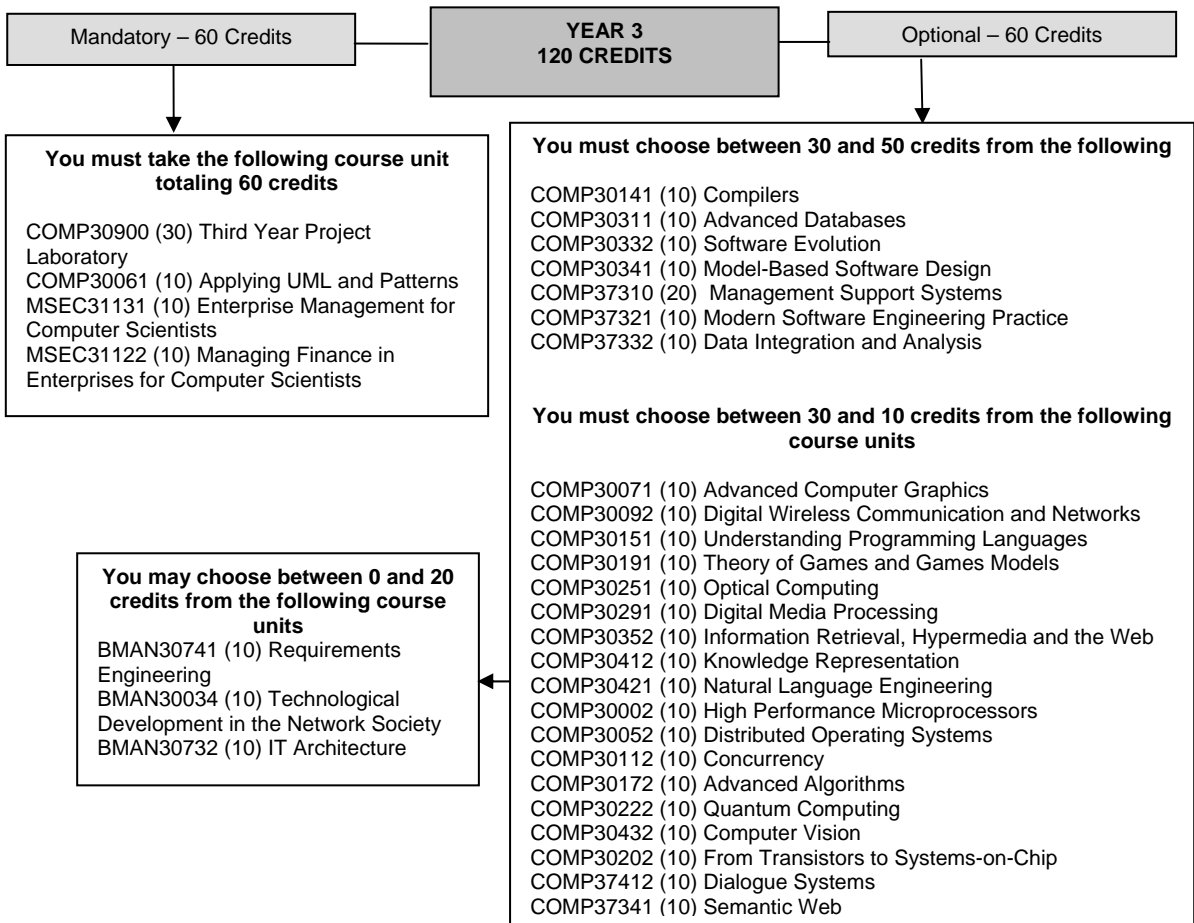

MEng (Hons) Software Engineering