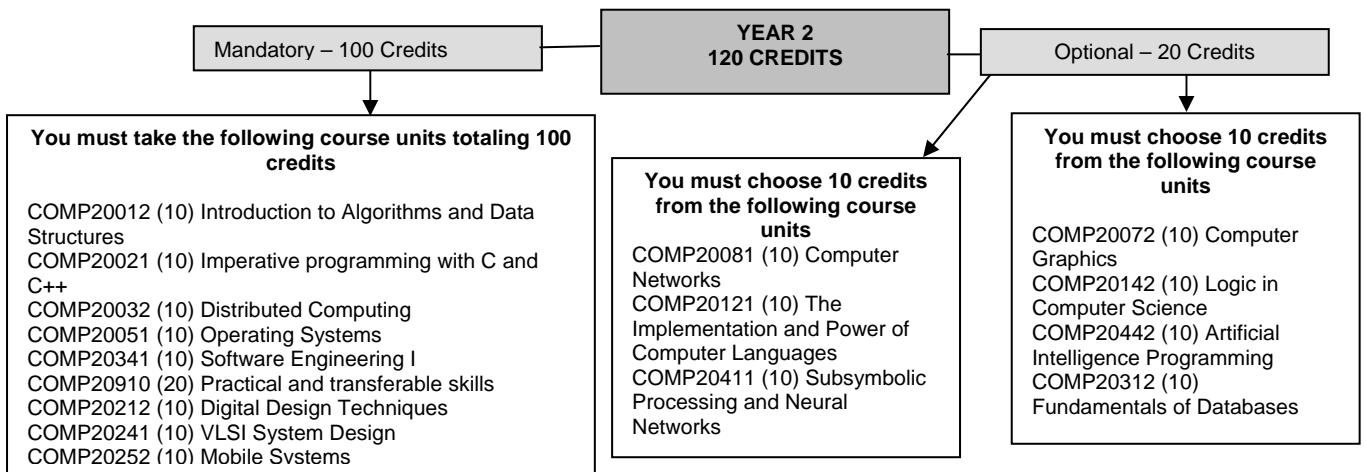

BSc (Hons) Computer Engineering (and with Industrial Experience)