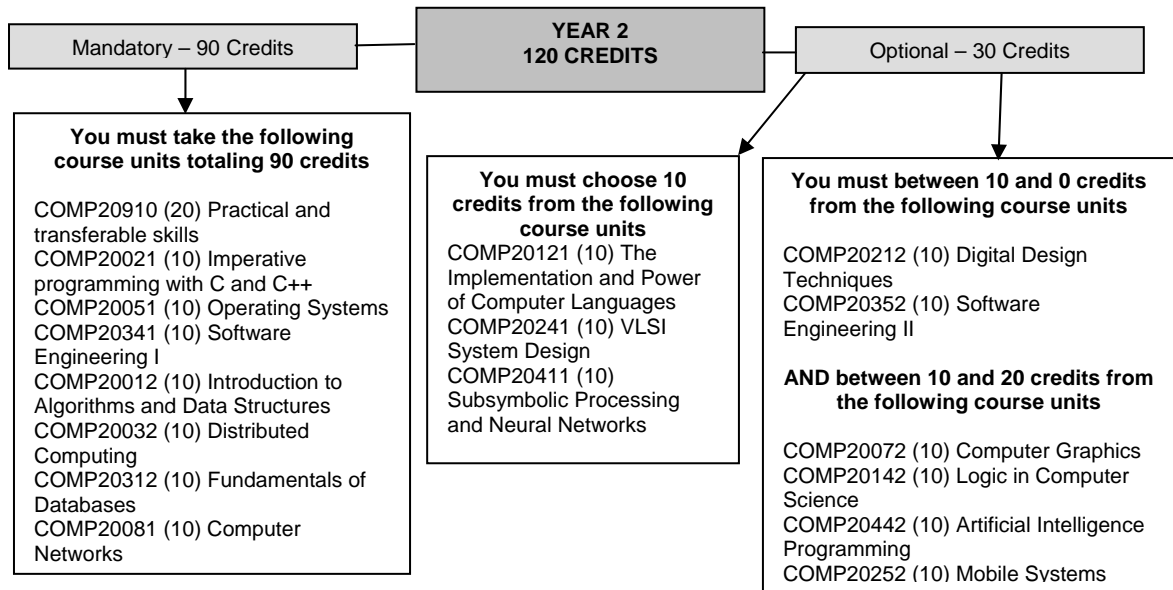

MEng (Hons) Computer Science