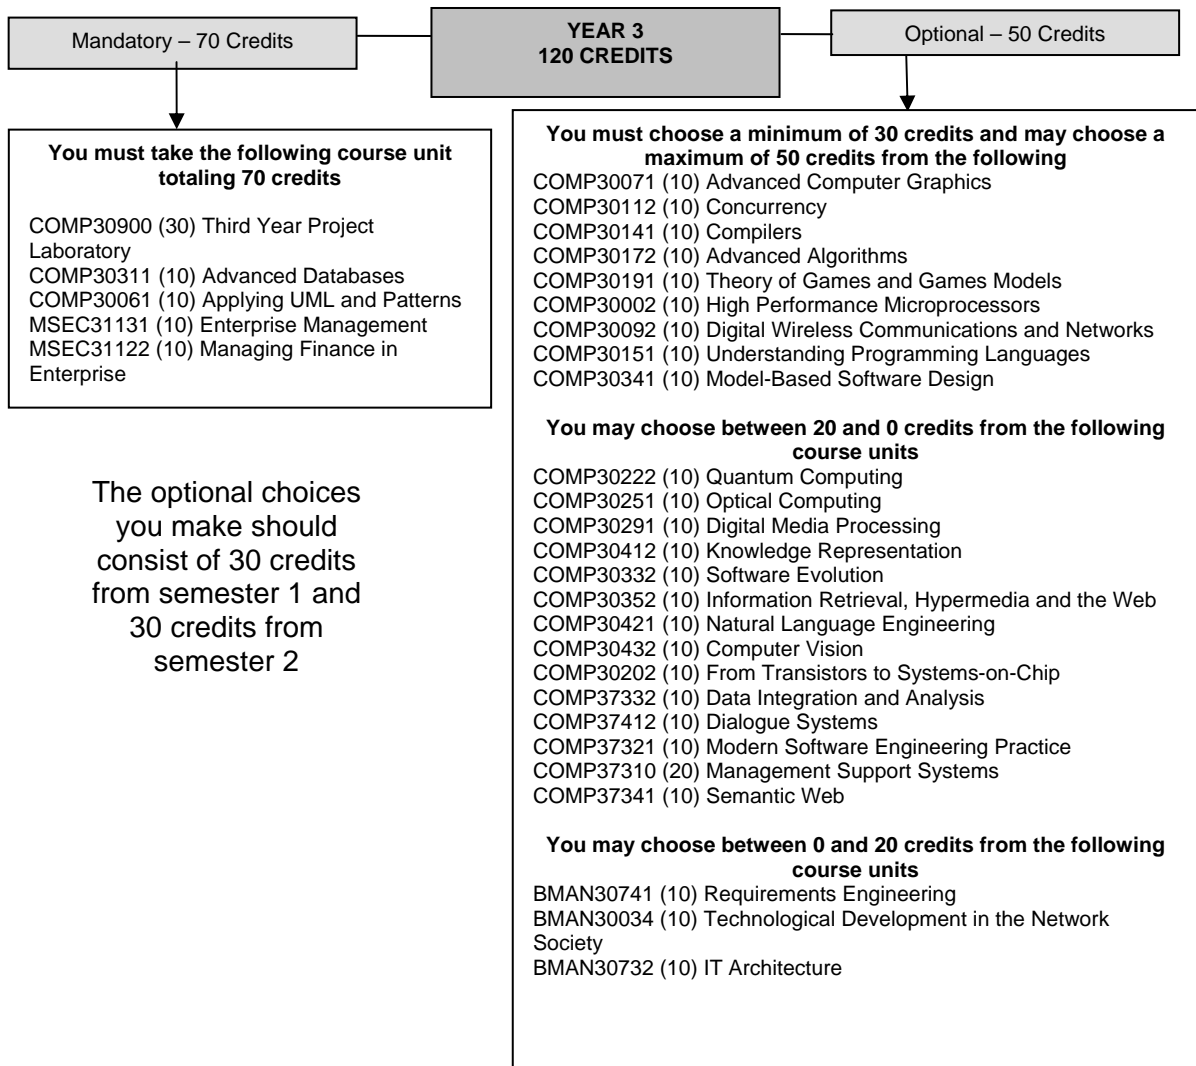

MEng (Hons) Computer Science