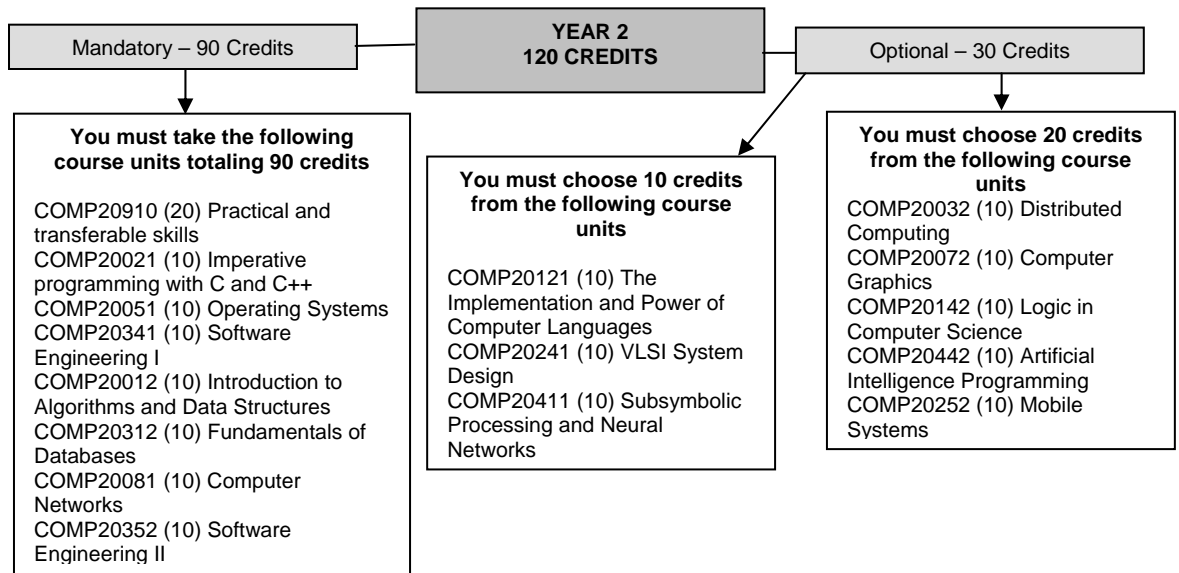

MEng (Hons) Software Engineering