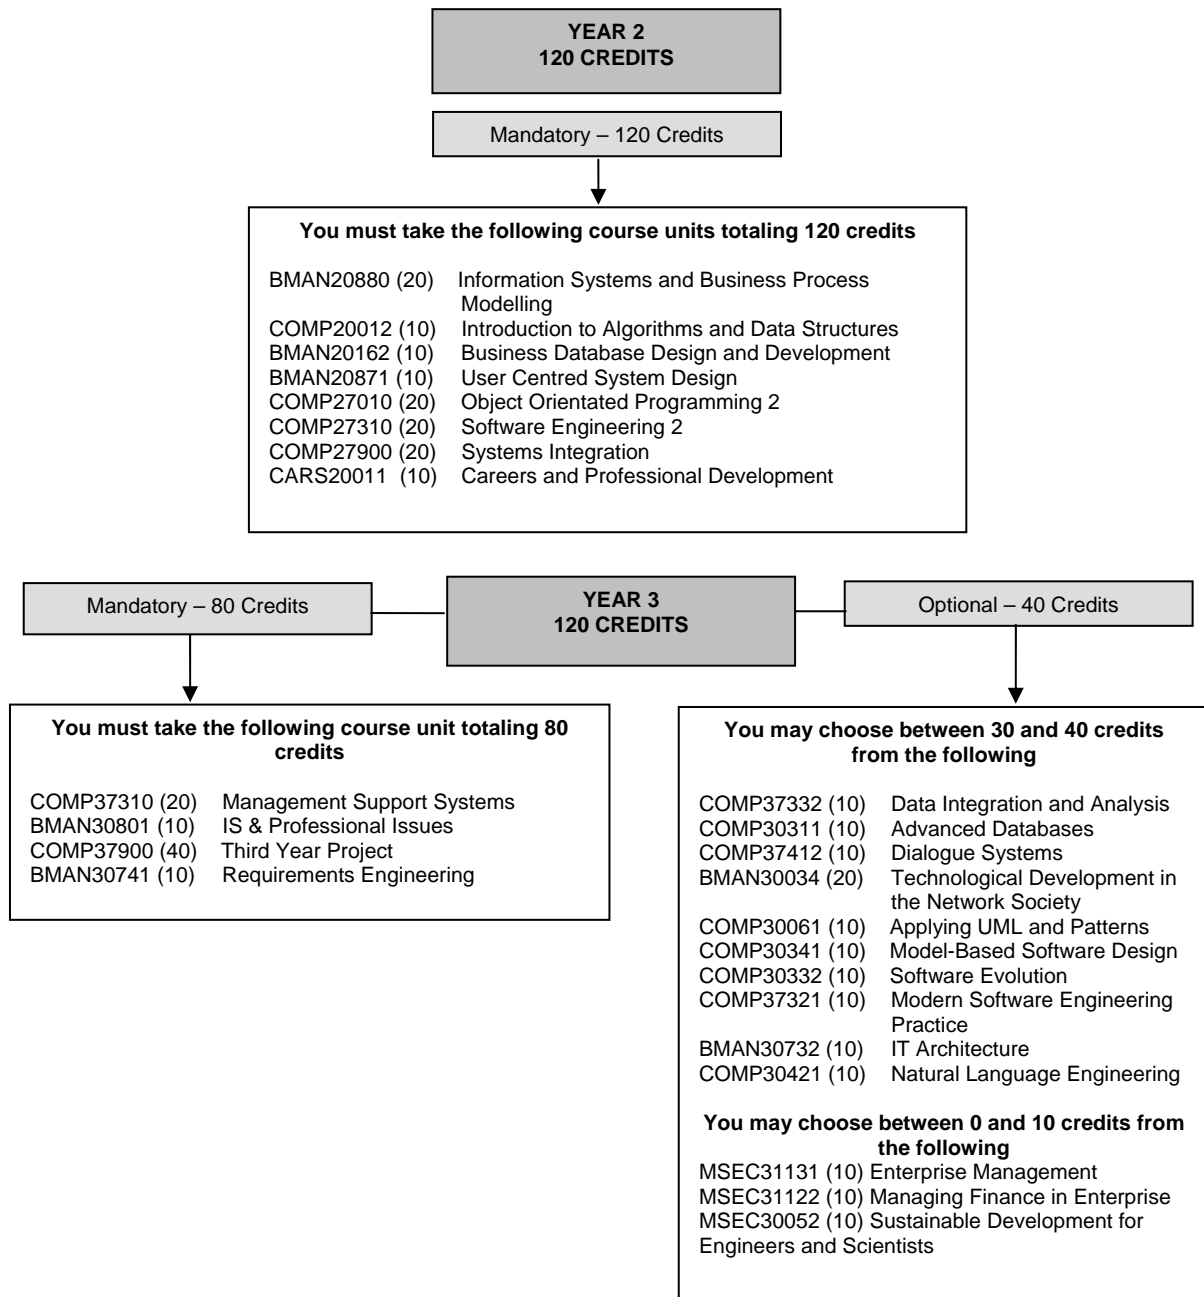

BSc (Hons)Computing for Business Applications (and with Industrial Experience)