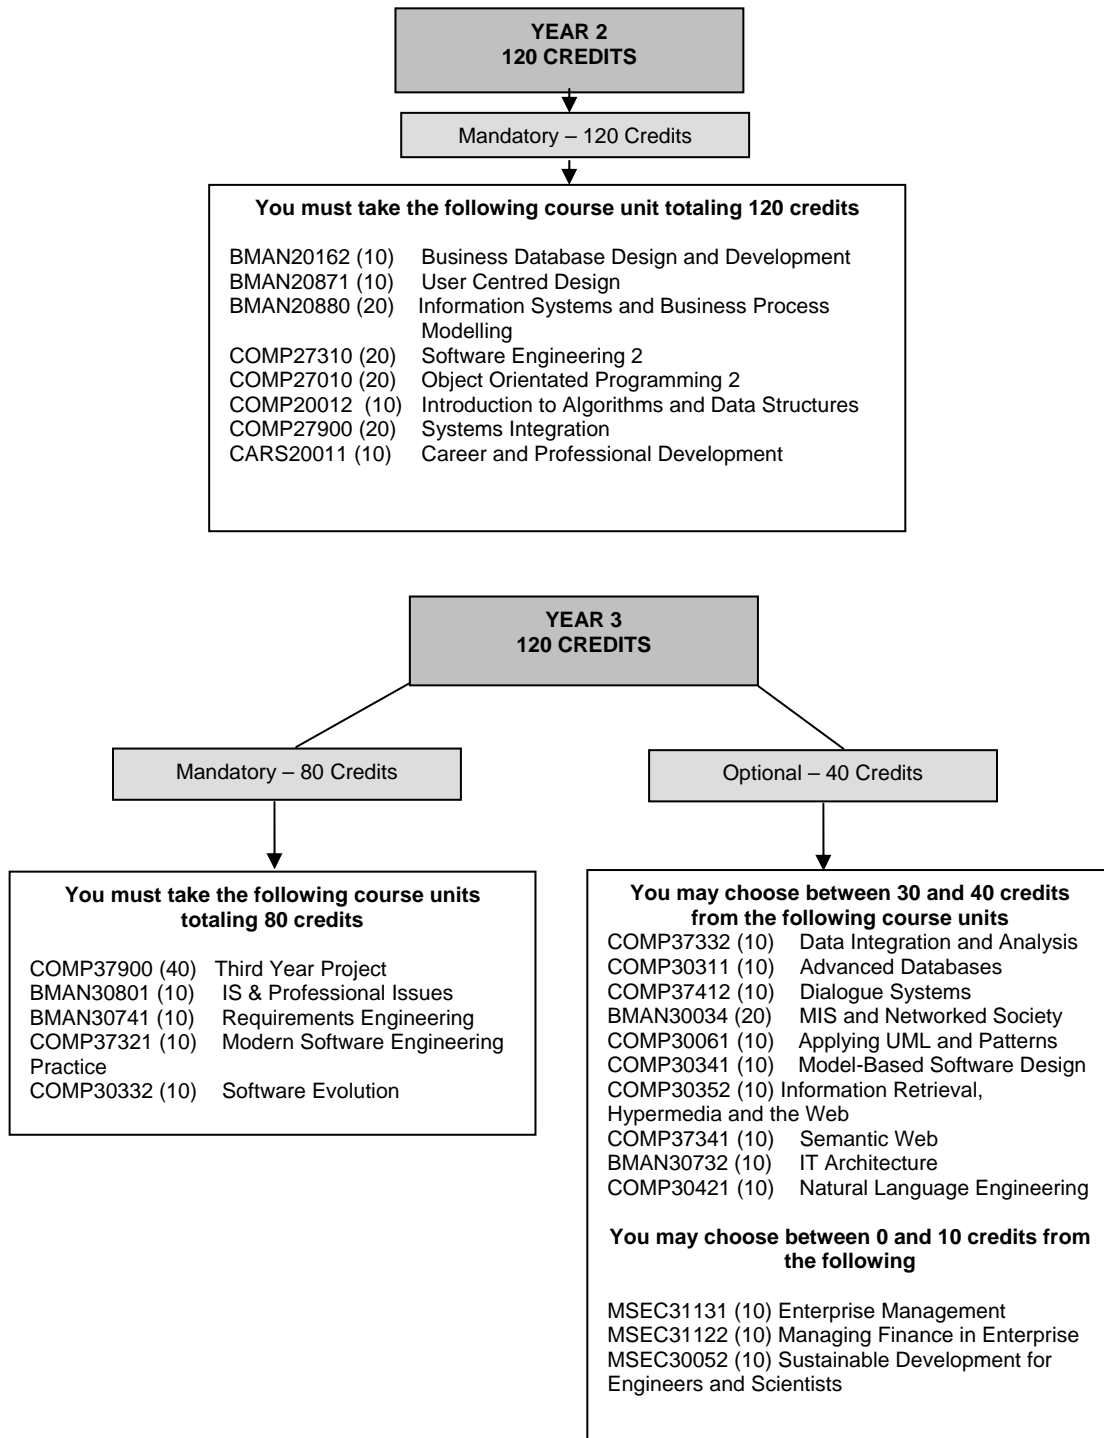

BSc (Hons) Software Engineering (Former Informatics)