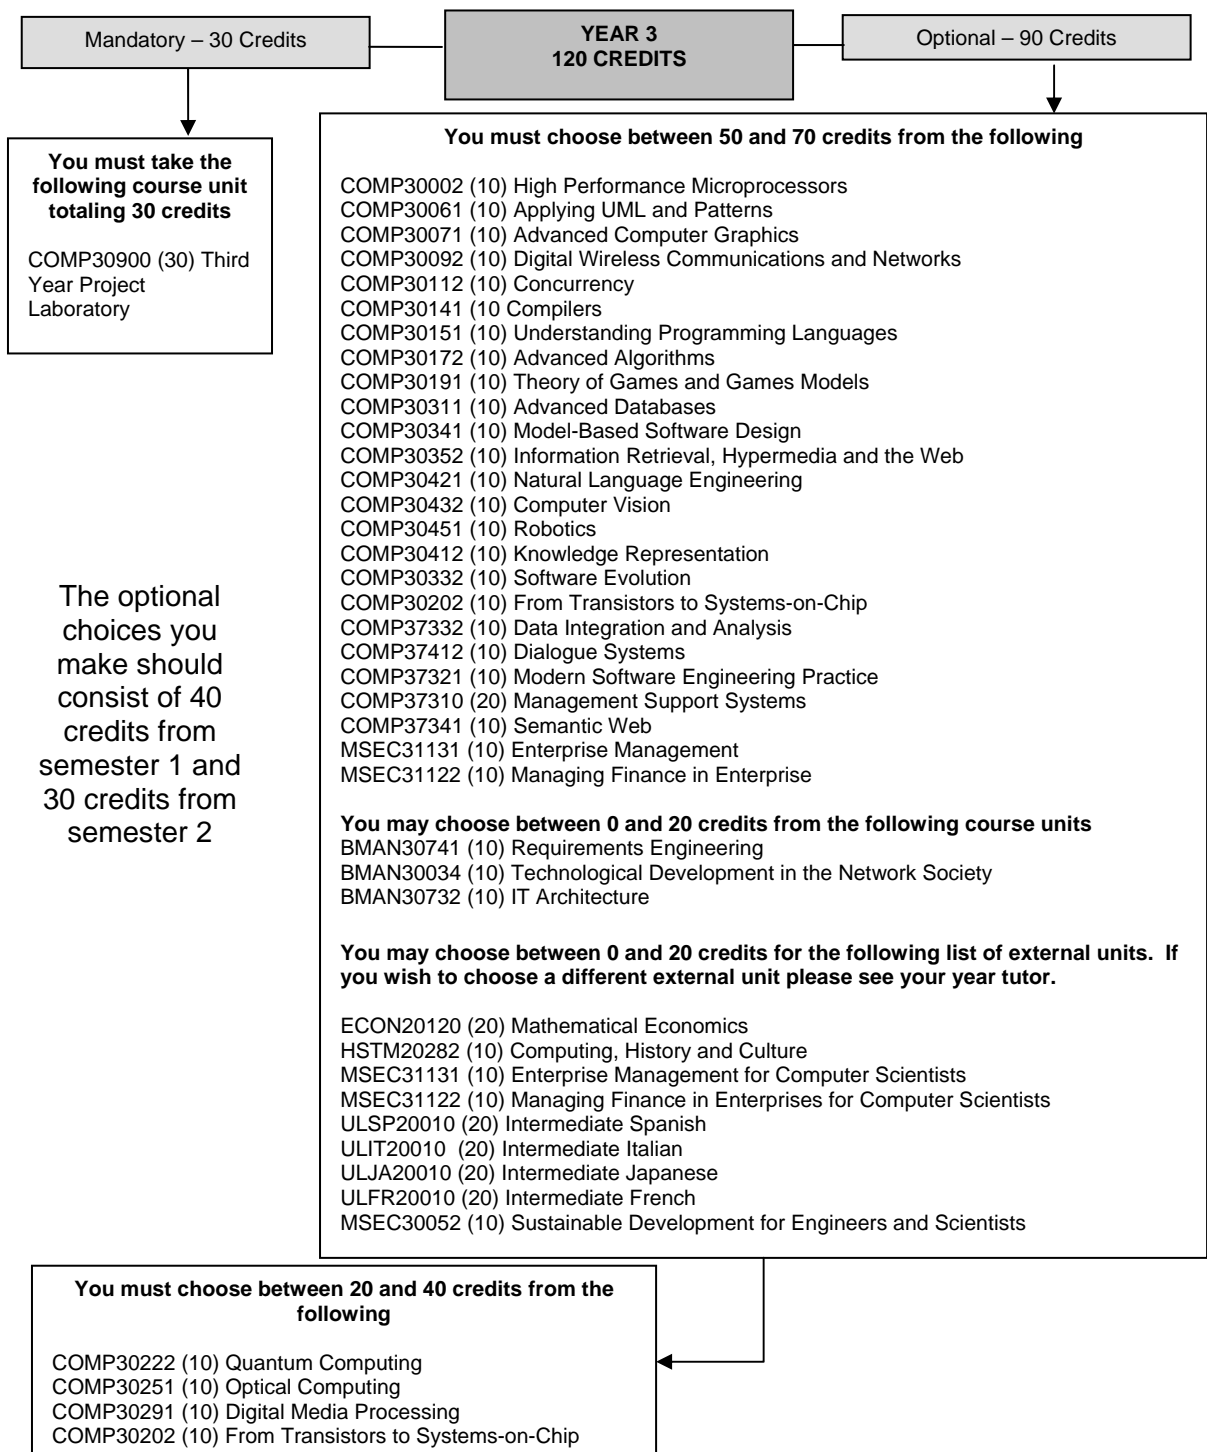

The optional choices you make should consist of 50 credits from semester 1 and 40 credits from semester 2

MEng (Hons) Computer Science

BSc (Hons) Computer Engineering (and with Industrial Experience)

MEng (Hons) Computer Engineering