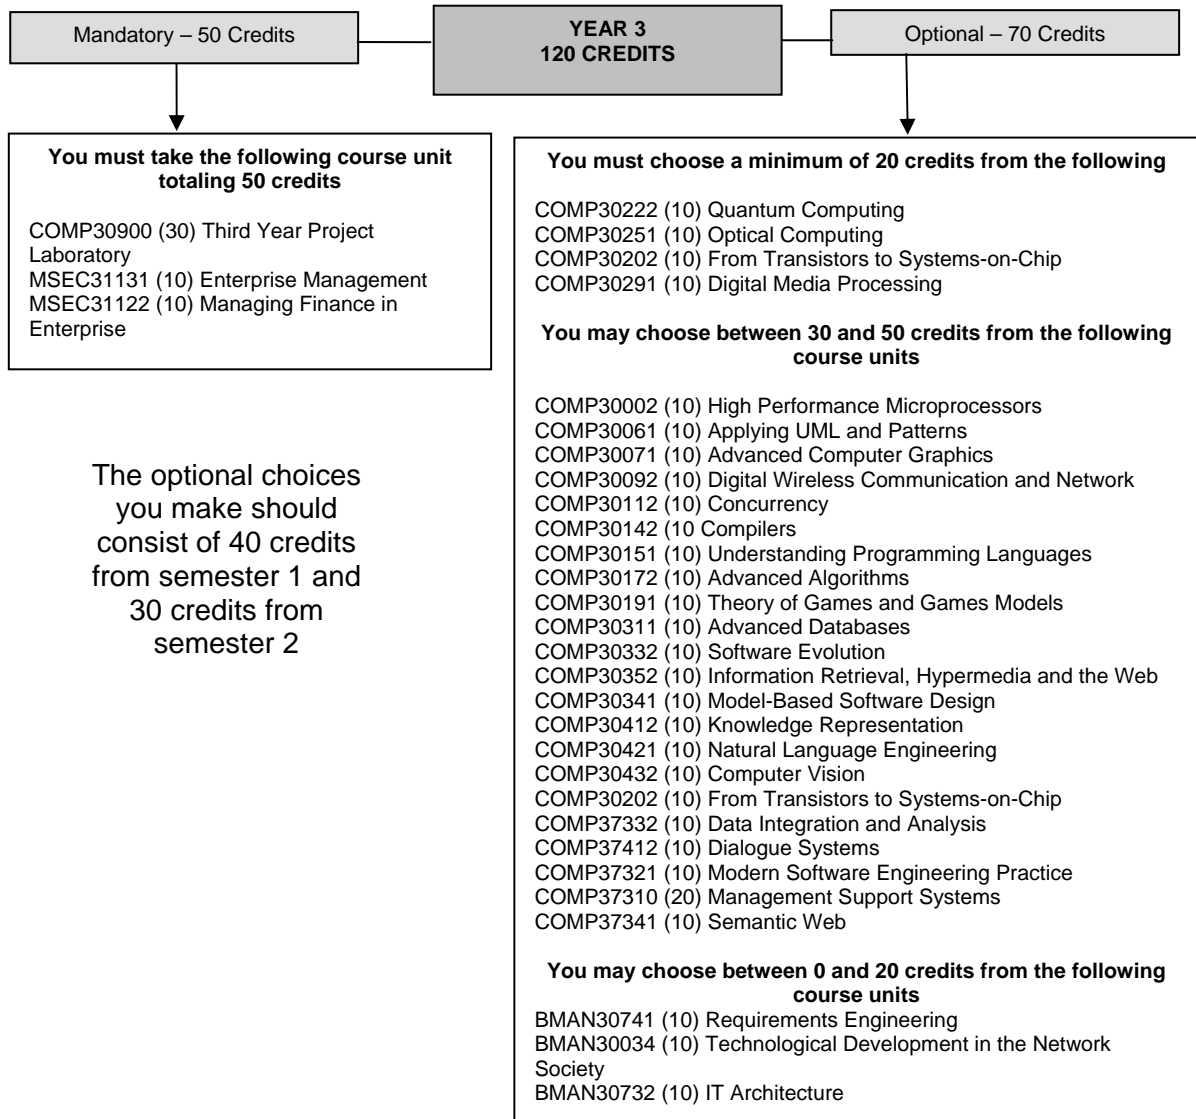

The optional choices you make should consist of 50 credits from semester 1 and 40 credits from semester 2

MEng (Hons) Computer Science

BSc (Hons) Computer Engineering (and with Industrial Experience)

MEng (Hons) Computer Engineering