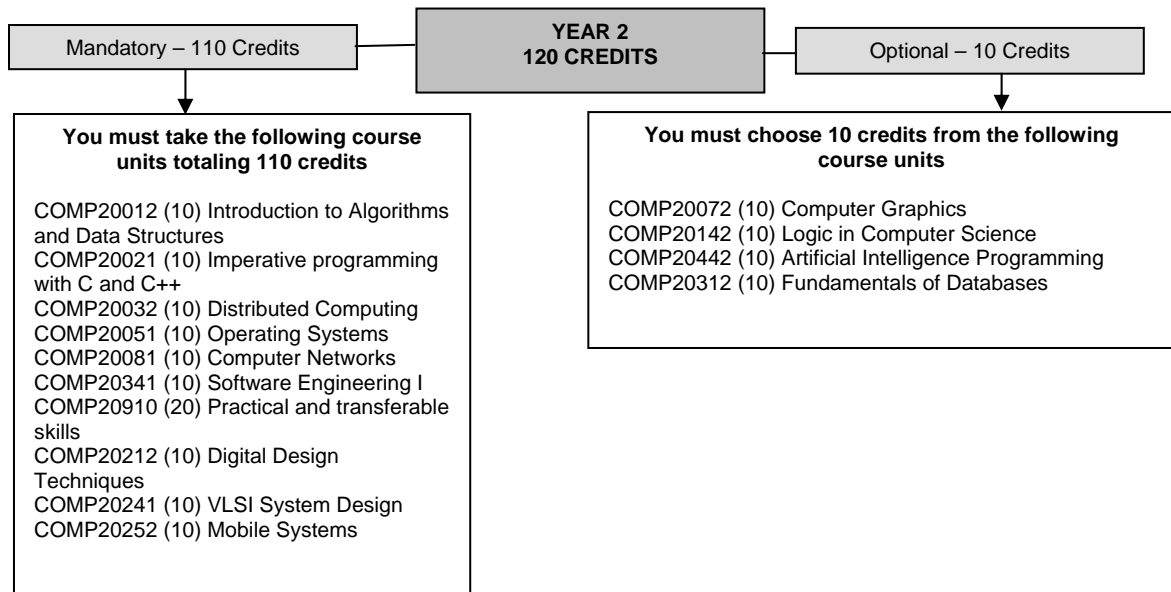

The optional choices you make should consist of 50 credits from semester 1 and 40 credits from semester 2

MEng (Hons) Computer Science

BSc (Hons) Computer Engineering (and with Industrial Experience)

MEng (Hons) Computer Engineering