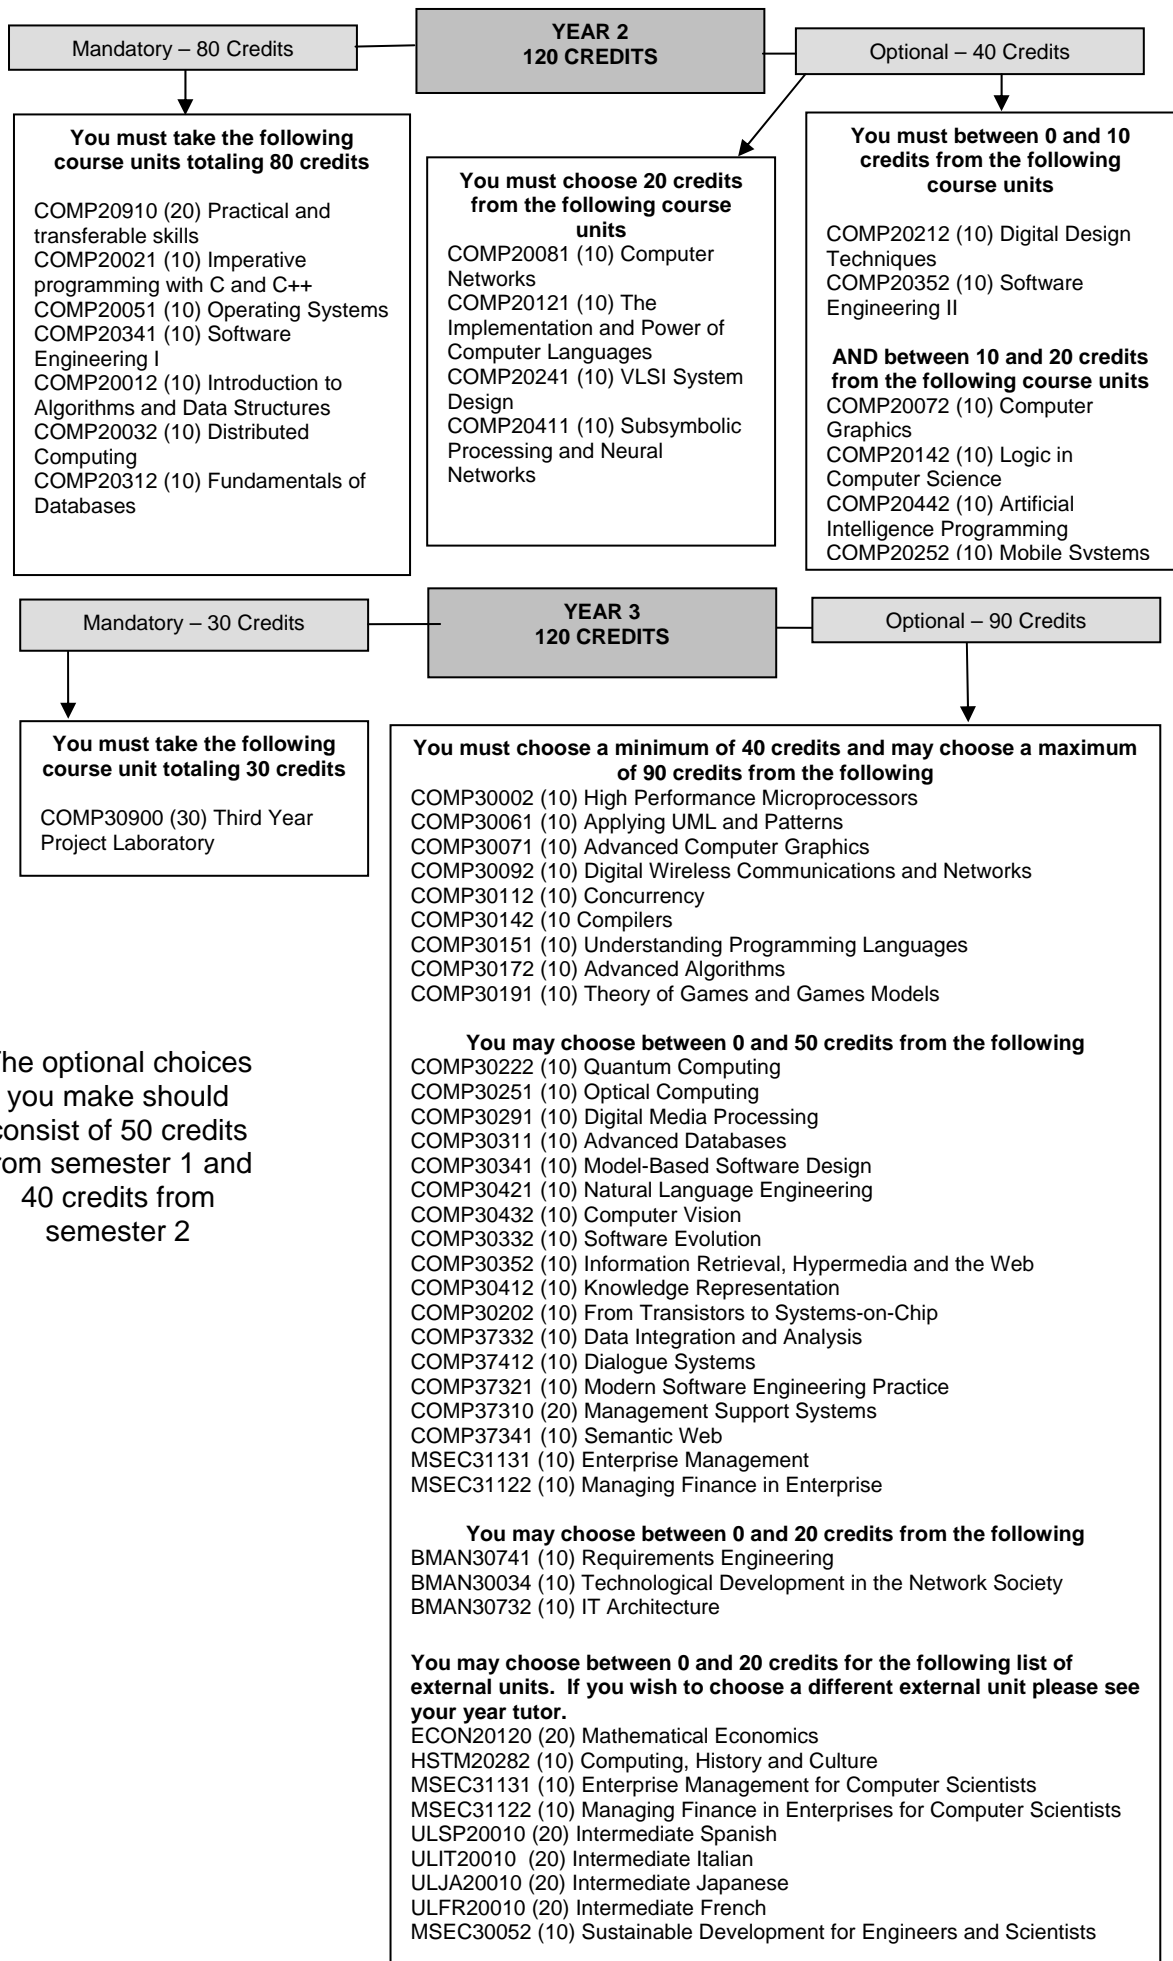

The optional choices you make should consist of 50 credits from semester 1 and 40 credits from semester 2

MEng (Hons) Computer Science

BSc (Hons) Computer Engineering (and with Industrial Experience)

MEng (Hons) Computer Engineering