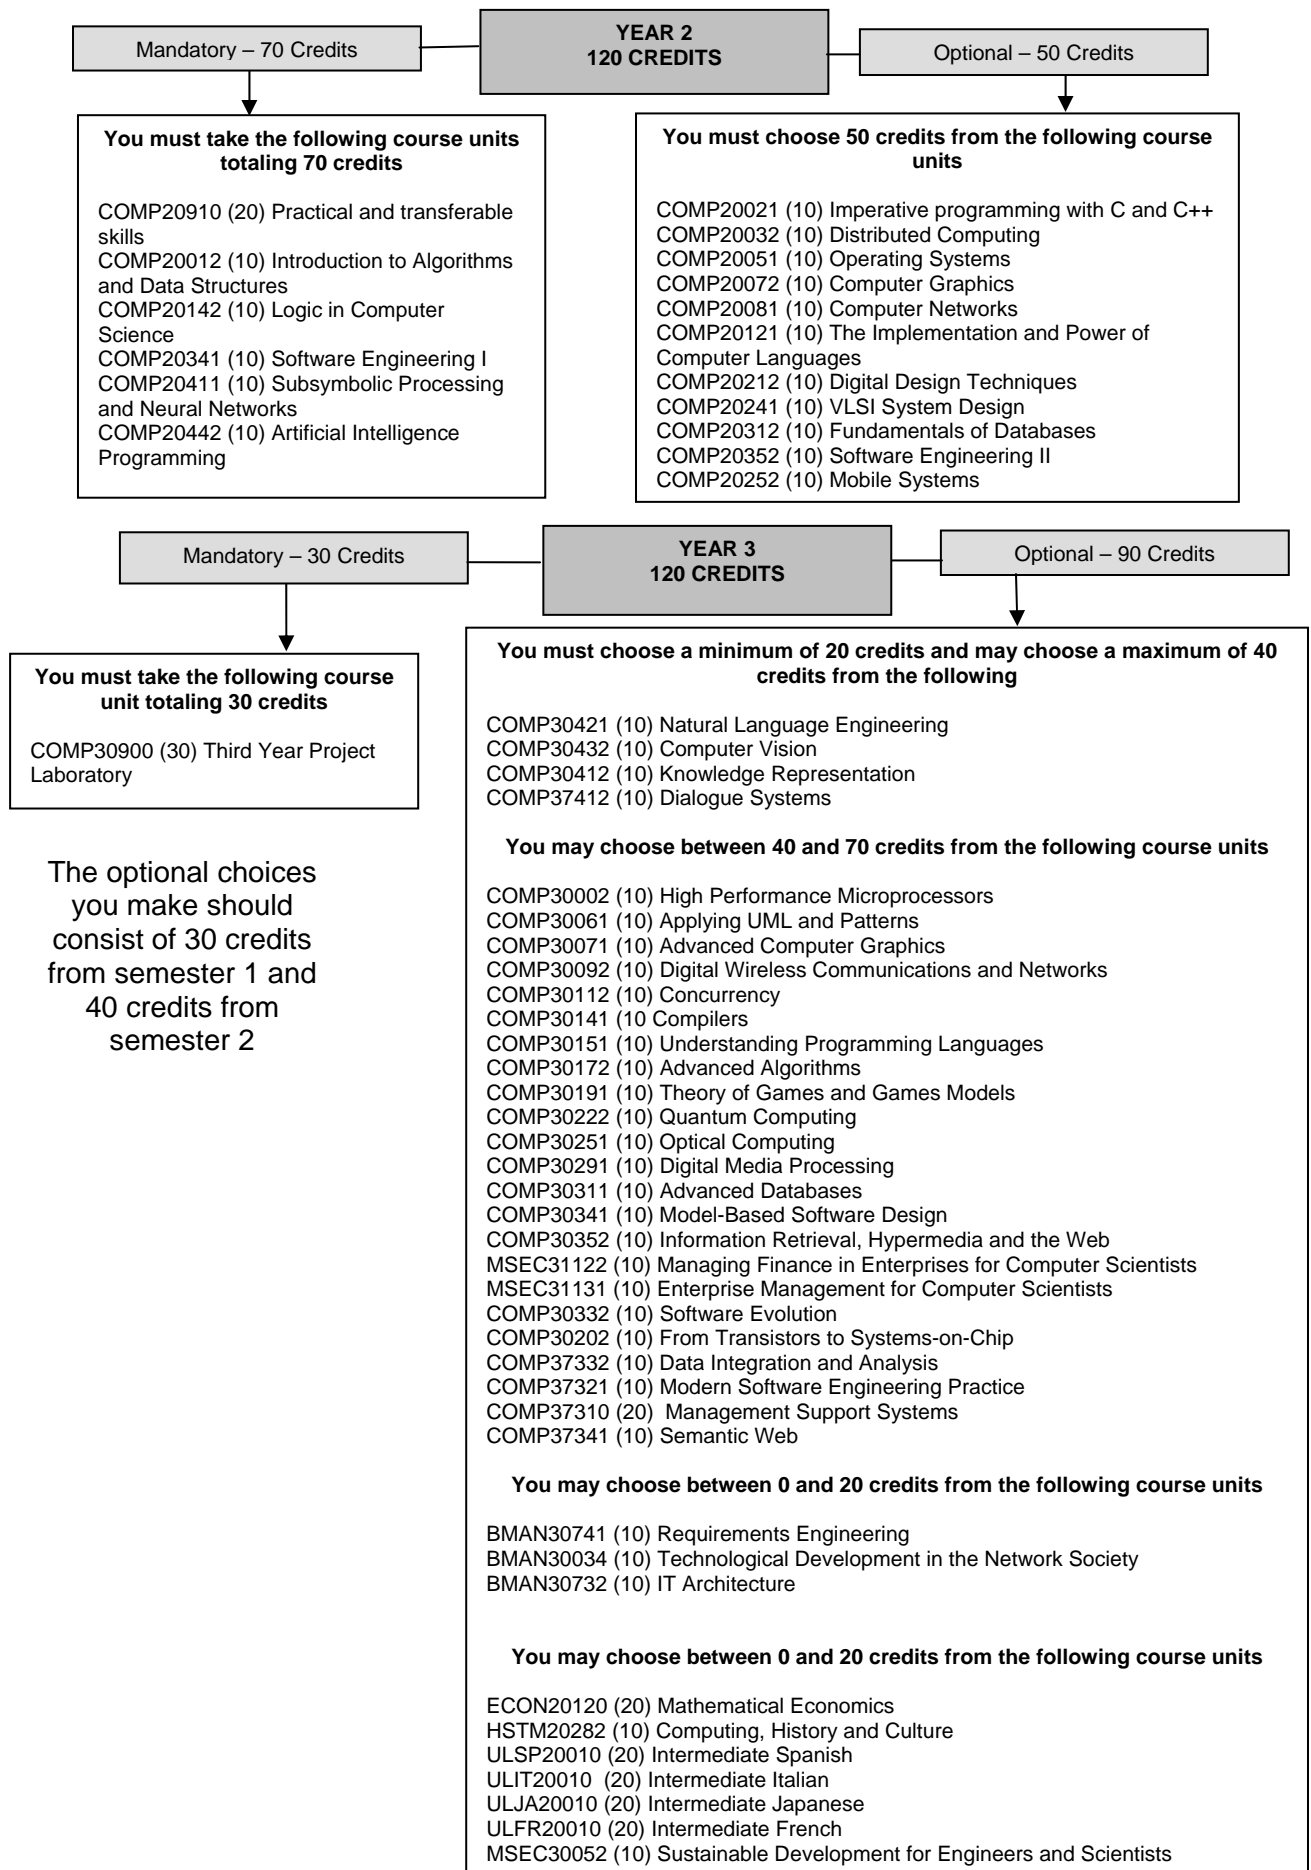

BSc (Hons) Artificial Intelligence (and with Industrial Experience)