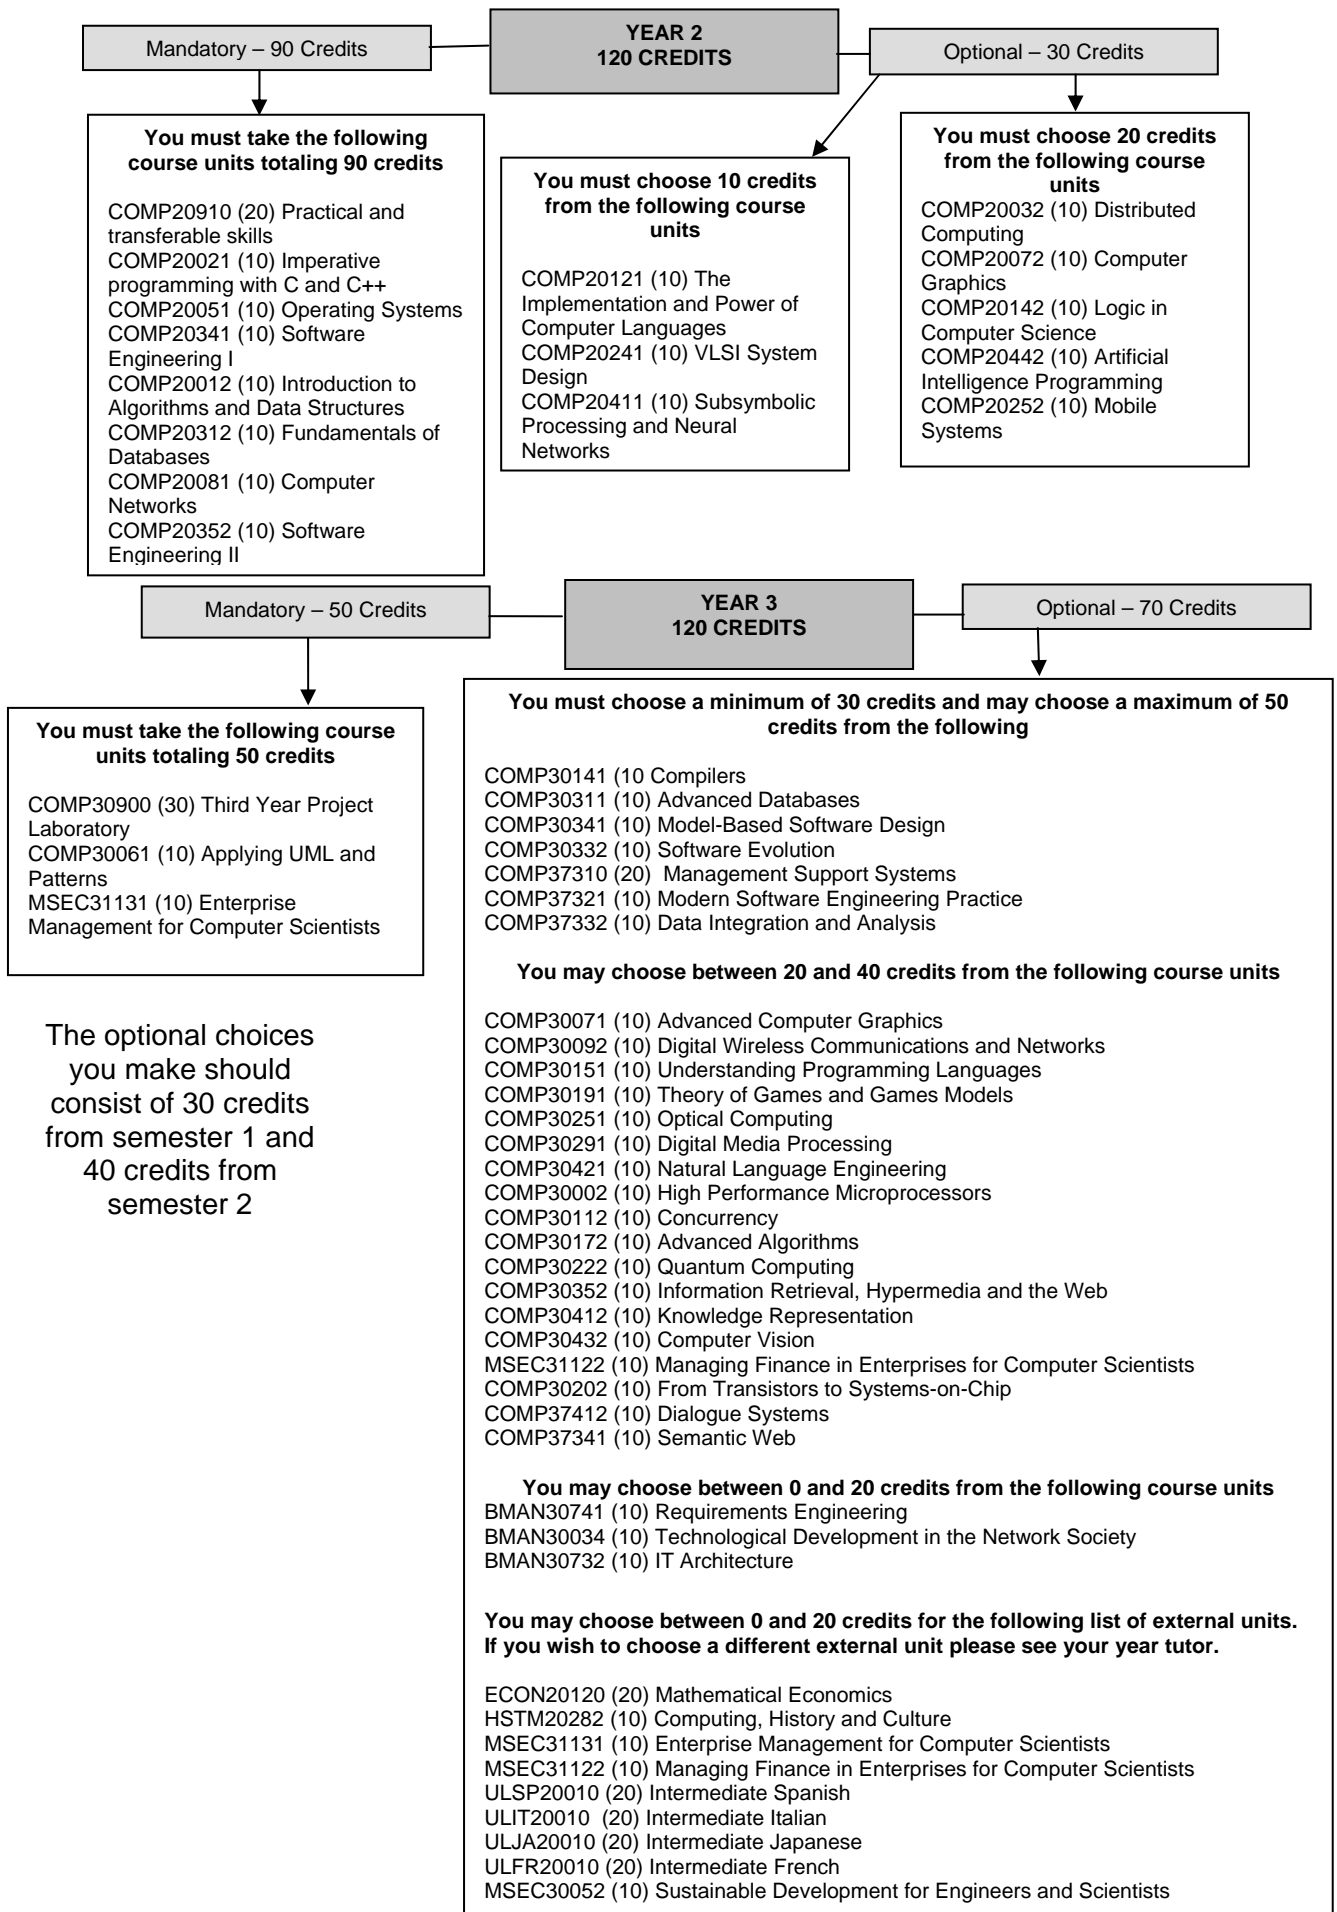

COMPUTER SCIENCE - BSc (Hons) Software Engineering (and with industrial experience)