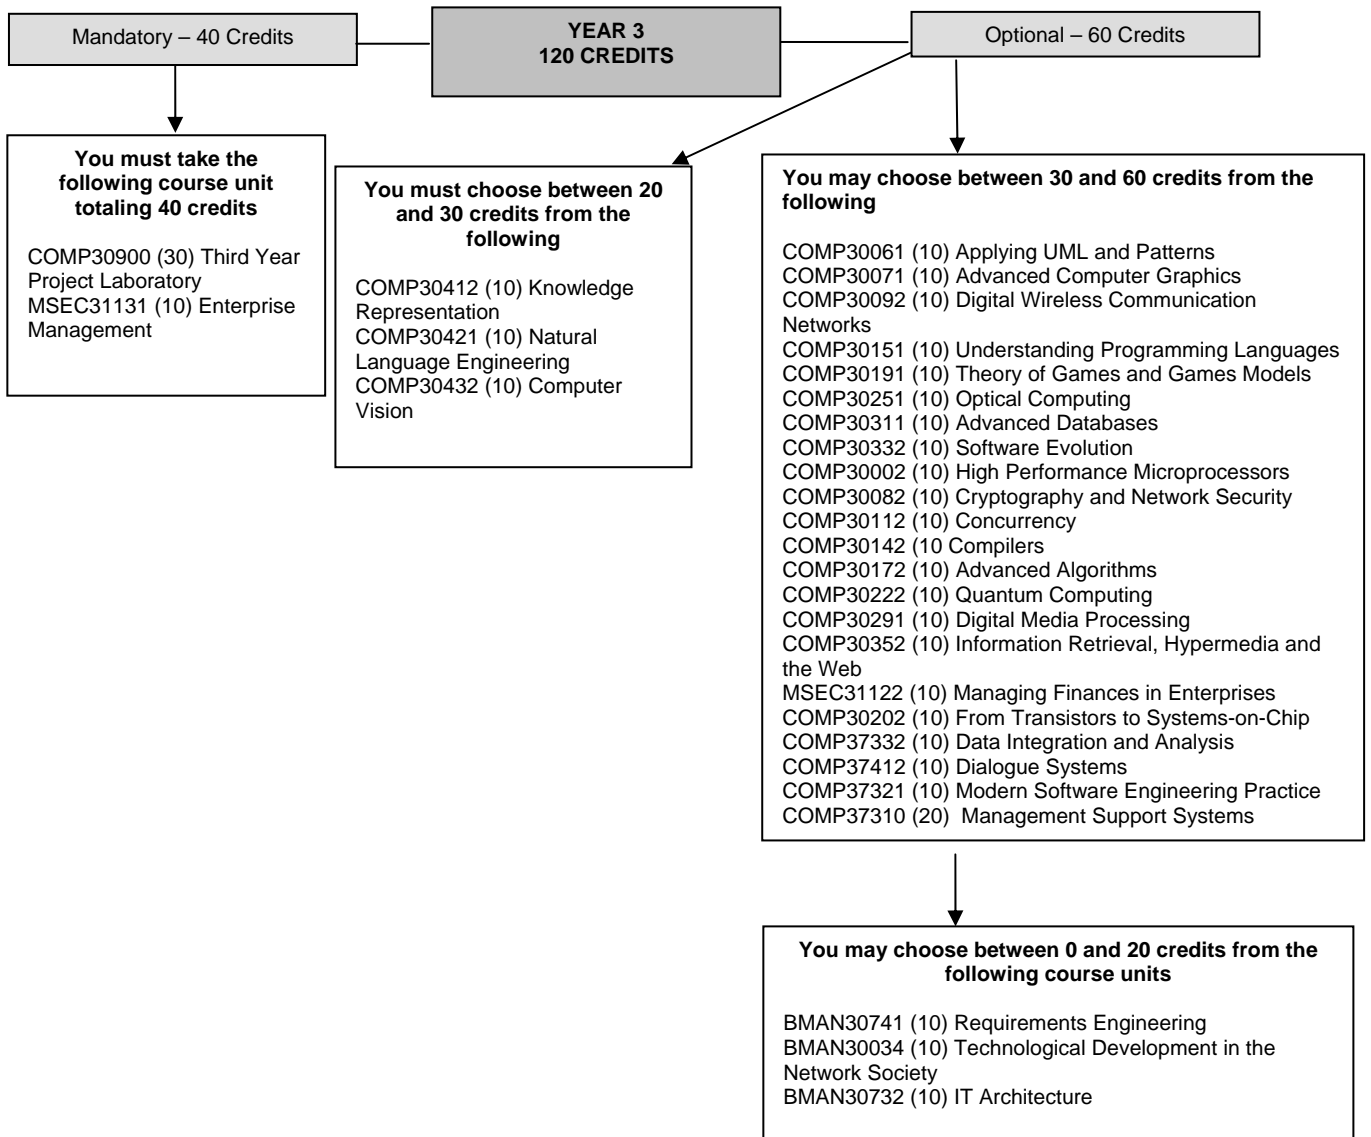

MEng (Hons) Artificial Intelligence